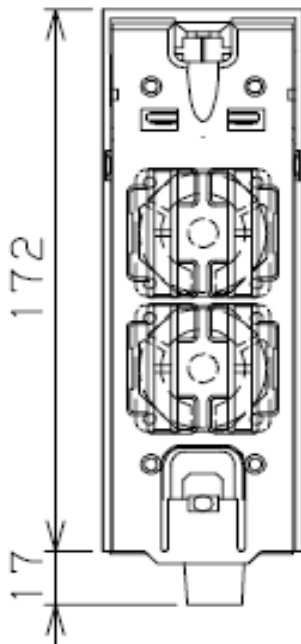

Series 16i/18i/21i/20i-A Maintenance Manual, 63005EN

1 Slot Cabinet, 60MM wide

2 Fans (A90L-0001-0385#C)
in “Fan Unit” (A02B-0265-C101)
Individual Fans in this “Fan Unit”
DO NOT have connectors, both
terminate in a common connector.
We recommend replacing the “Fan
Unit” rather than individual fans.
The plastic mounting tabs for the
connector may be easily broken.

2 Slot Cabinet, 112MM wide

1 Fan (A90L-0001-0488)
in “Fan Unit”(A02B-0260-C021)
We recommend replacing the “Fan
Unit” rather than individual fans.
The plastic mounting tabs for the
connector may be easily broken.